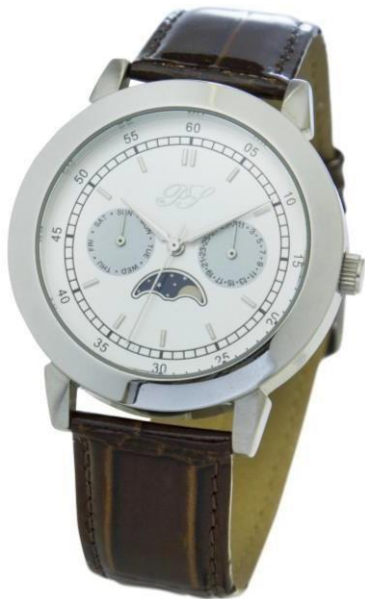

STAINLESS STEEL - Muti Function

Model No.: S5126SM.0230

Japanese Movement

Muti Function (Day/Date/Moon)

Stainless Steel Case in Shiny Silver Color
(Diameter : 41 mm / Ear Size : 20 mm)

White Color Dial with Black Imprint and
1-12 in Silver Real Index
Eyes in Grey Color with Black Imprint

Hands in Silver
Small Hands in Silver

Stainless Steel Crown

Brown Color Real Leather Strap

3 ATM Water Resistant

Pack in Bubble Bag